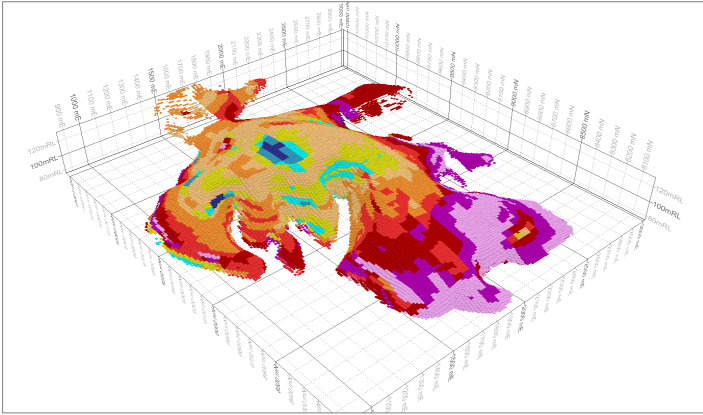

RESOURCE

IHC Robbins provides professional and highly experienced mineral sands geological services. IHC Robbins draw upon a breadth of experience gained working with the worlds largest mineral sands companies for over 20 years.

METALLURGY

IHC Robbins offer fully independent metallurgical services specific to the needs and requirements of clients. IHC Robbins operates a fully equipped physical characterisation laboratory for mineral ores derived from drilling and test pit bulk sampling programs.